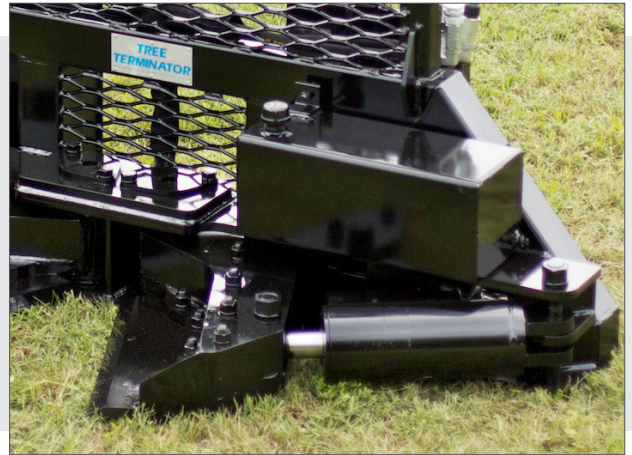

TREE TERMINATOR TREE SHEAR GRANDE OPTIONS

SPRAYER KIT

- 4.75-gallon steel spray tank with 12-volt pump for sprayer roots after cutting
- Standard sprayer option adds 75 pounds to the total machine weight
- Stainless Steel tank also available for corrosive chemical application
- Dual tanks are also available for twice the sprayer capacity

GRAPPLE ATTACHMENT

- Grapple arms hold tree while cutting and allow for easy movement after cutting
- Grapple runs off hydraulics and adds 300 pounds to the total machine weight
- Grapple arms open to 35 inches, tip to tip